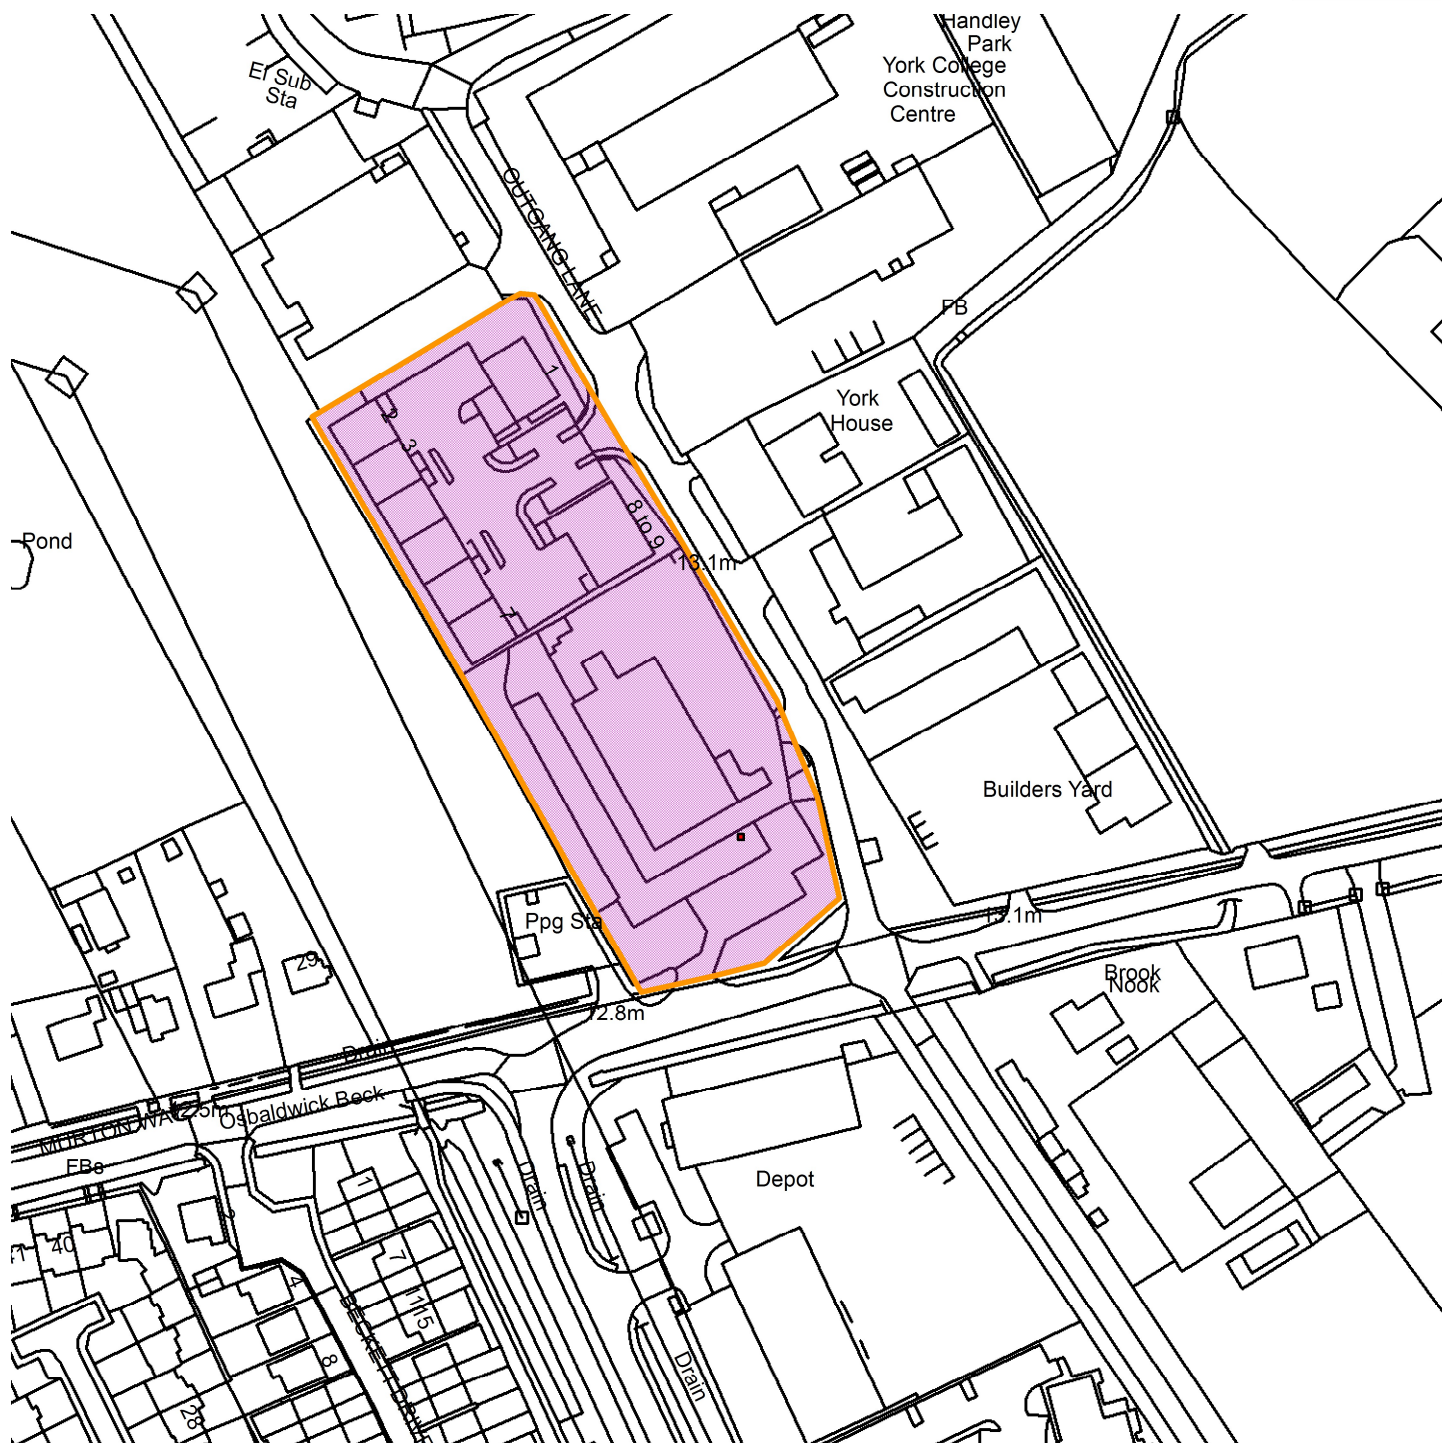

22/00015/FULM

J H Shouksmith And Sons Ltd, Murton Way, York YO19 5GS

Scale : 1:1830

Reproduced from the Ordnance Survey map with the permission of the Controller of Her Majesty's Stationery Office © Crown Copyright 2000.

Unauthorised reproduction infringes Crown Copyright and may lead to prosecution or civil proceedings.

Produced using ESRI (UK)'s MapExplorer 2.0 - <http://www.esriuk.com>

Organisation	City of York Council
Department	Directorate of Place
Comments	Site Location Plan
Date	16 February 2023
SLA Number	Not Set